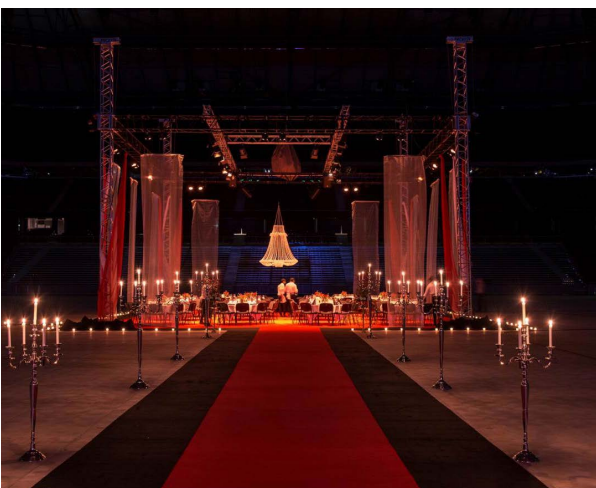

Friends Arena

ARENA OF THE GREAT MOMENTS

Friends Arena is the national football stadium in Sweden and one of the world's most modern multi arenas. The arena was built to give its guests an optimal experience. Several factors come together to make this happen; first is its flexibility, scalability and the audience's proximity to the arena floor where the action takes place. Friends Arena,

Capacity

- Banquet and party configuration up to 6 000 people (8 000 people upon request)
- Conference, banquet and exhibition up to 3 000 - 4 000 people
- Seated conference up to 29 000 people, of which 4 700 parquet
- In the round scene up to 50 000 people
- Area 10 500m², and another 1 290m² with removable stands